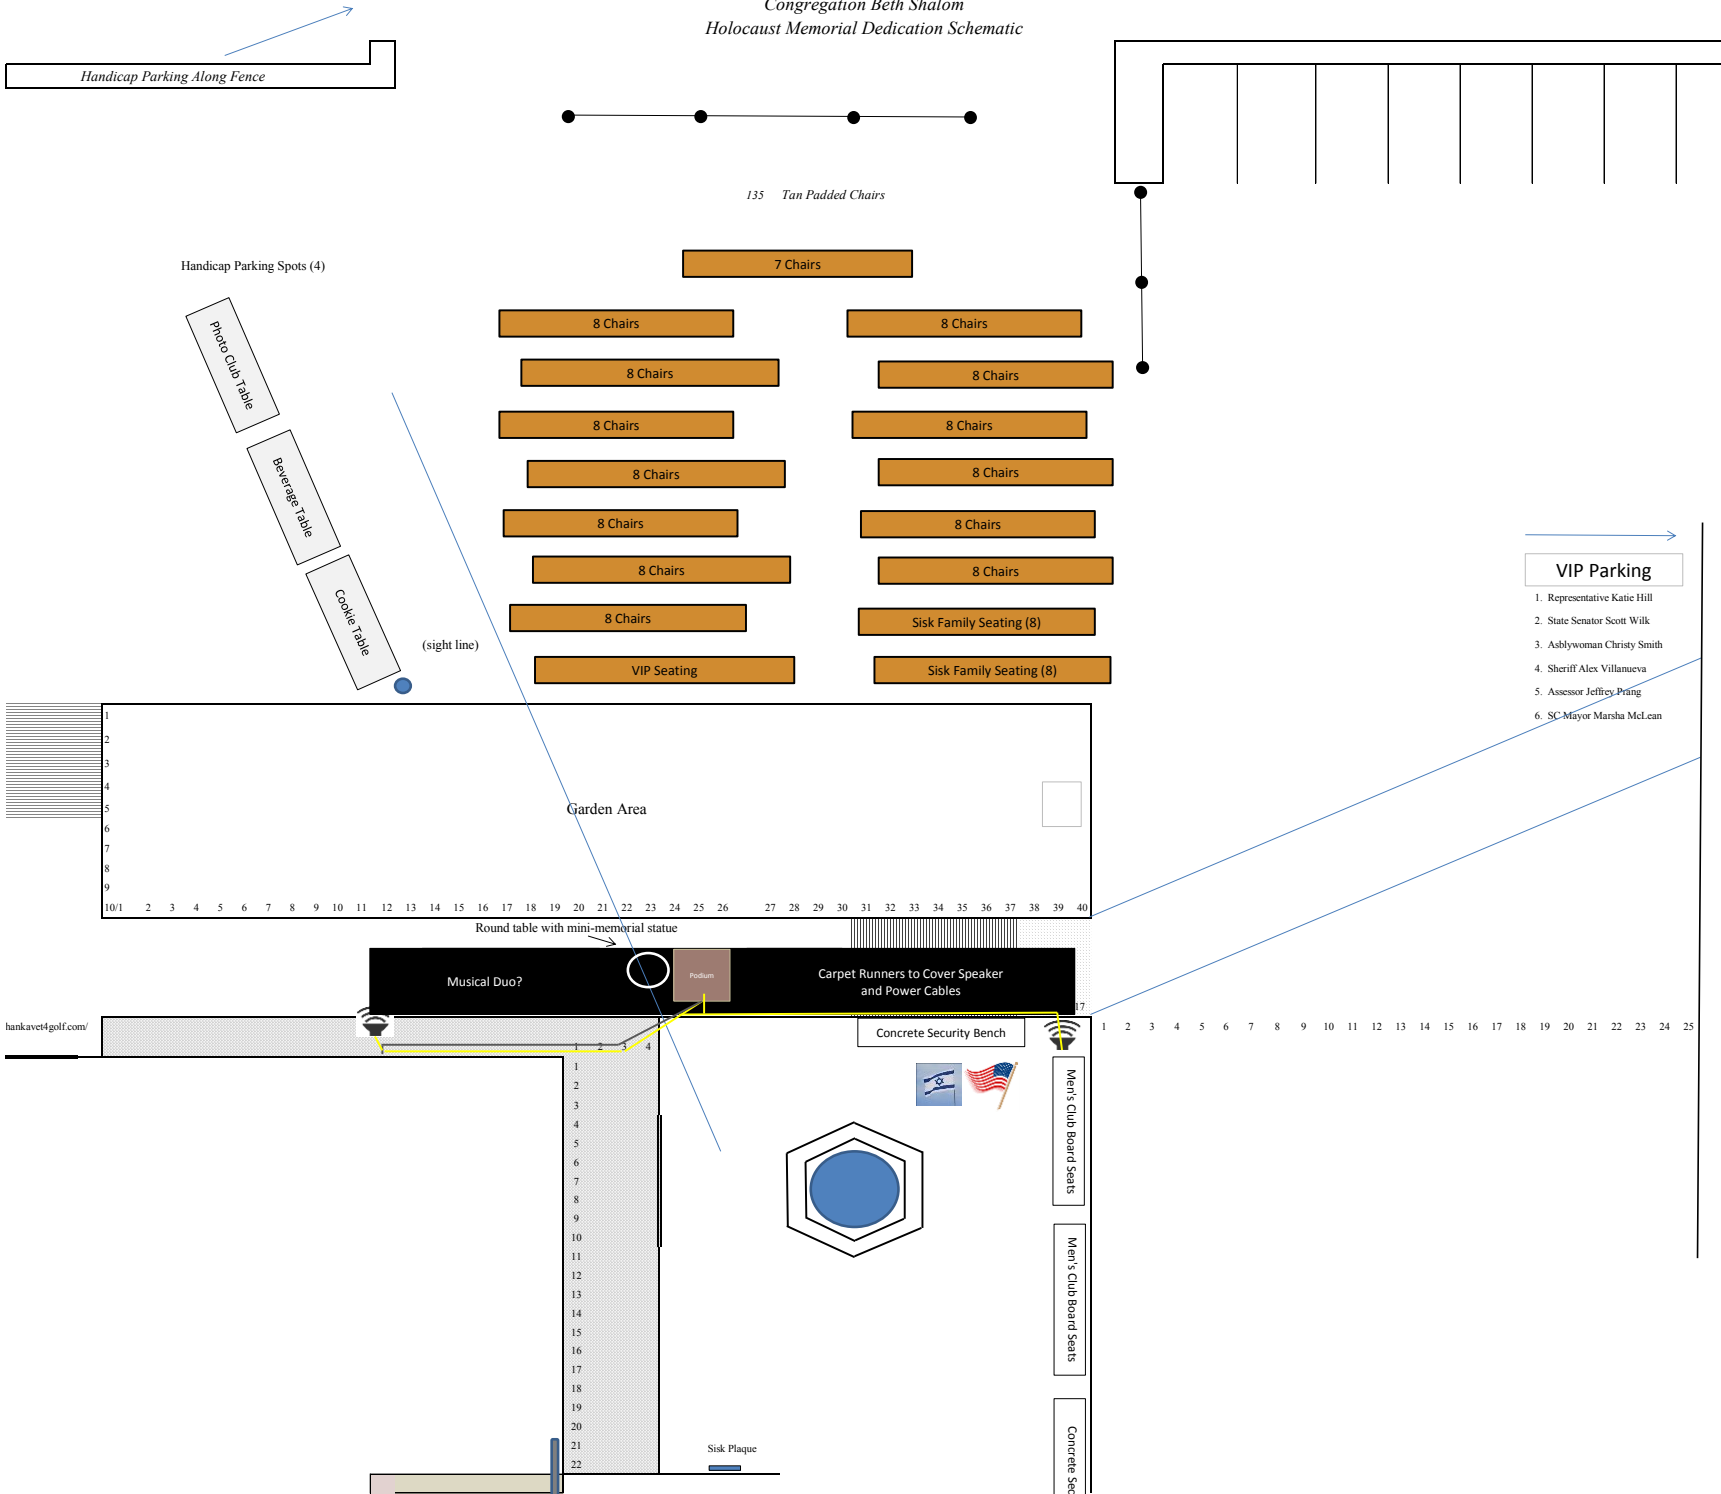

Congregation Beth Shalom  
Holocaust Memorial Dedication Schematic

VIP Parking

1. Representative Katie Hill
2. State Senator Scott Wilk
3. Asblywoman Christy Smith
4. Sheriff Alex Villanueva
5. Assessor Jeffrey Prang
6. SC Mayor Marsha McLain