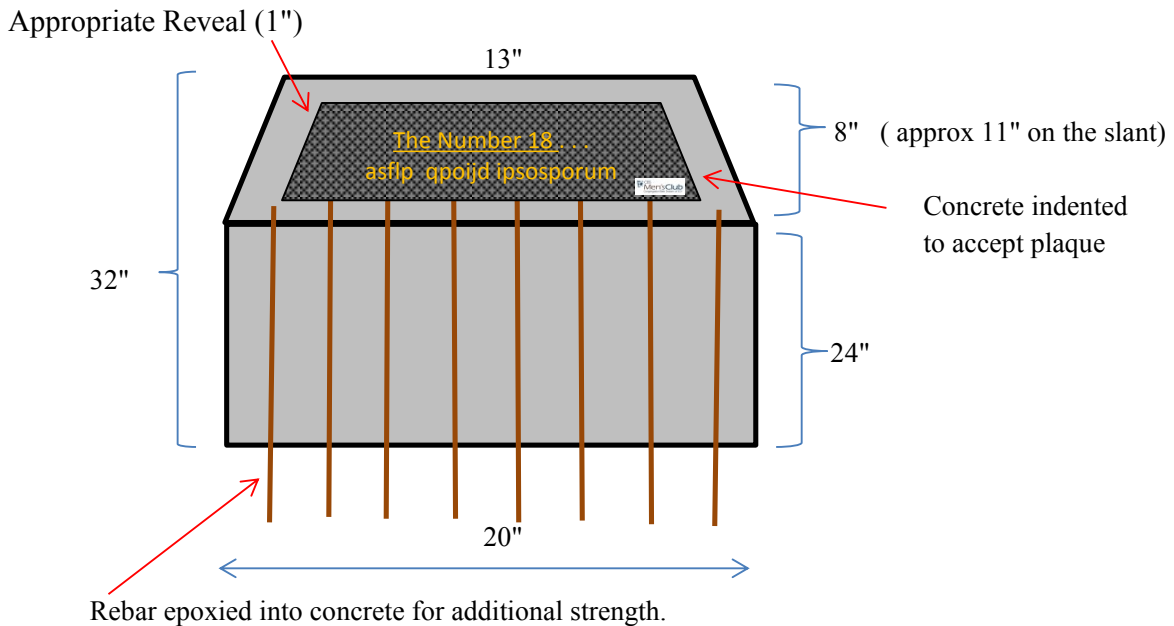

CBS Holocaust Memorial Base Diagram

Top View

Side View

Concrete reinforced with rebar (size to be determined).

Plaque areas to accept numerology plates provided by others.

Perhaps dark granite with engraved letters (gold or white filler)

Dave to solicit donation (AI, Adina Klaus)

1/2" threaded bolt studs to secure the statue to the base. Then tack weld.

Template to be provided by Granville Beals.

Base surface made to match the smooth stucco surface of the sanctuary. Same color.