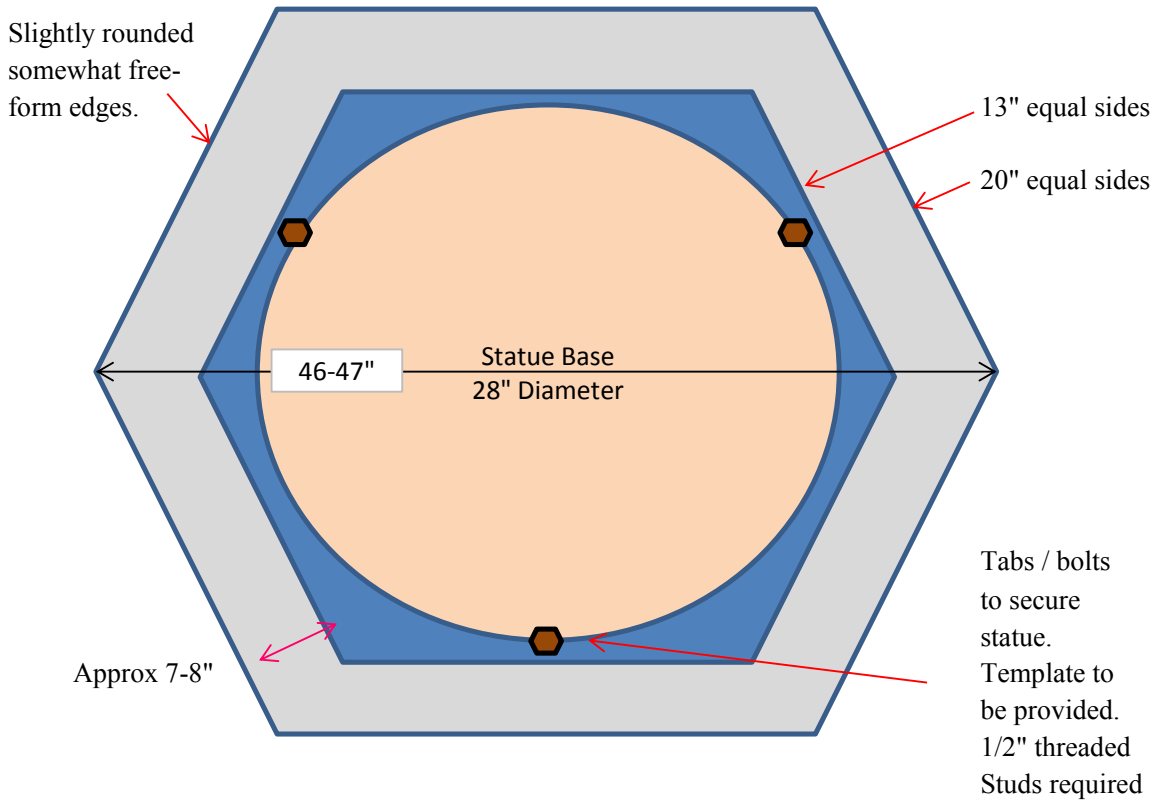

CBS Holocaust Memorial Base Diagram

Top View

Side View

Concrete reinforced with rebar (size to be determined).

Plaque areas to accept numerology plates provided by others.

Perhaps dark granite with engraved letters (gold or white filler)

Dave to solicit donation (AI, Adina Klaus)

1/2" threaded bolt studs to secure the statue to the base. Then tack weld.

Template to be provided by Granville Beals.

Base surface made to match the smooth stucco surface of the sanctuary. Same color.

CBS Holocaust Memorial Base Diagram

Plaque Insert

Plaque Side